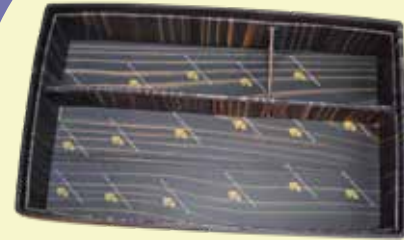

Launching

Kosher
Bottom Utility Tray

Kosher
Very nice, Very soft

to
go
with

Kosher freshwipes
Pull-a-piece self-dispensing boxes

range of world class paper tissue products

Leading by
innovations

koshertissue.com

Kosher Bottom Utility Tray

Kosher
Very nice, Very soft

Now you won't miss a thing
Now you won't misplace a thing

Kosher freshwipes Bottom Utility Tray is good to keep things that are frequently needed but are often misplaced.

range of world class paper tissue products

Leading by
innovations

koshertissue.com

Kosher Bottom Utility Tray

Kosher
Very nice, Very soft

Now you won't miss a thing
when you badly need it.

@Offices desks

Kosher freshwipes Bottom Tray is good to keep sundry items such as; pen, pencil, scale etc.

Kosher Bottom Utility Tray

Kosher
Very nice, Very soft

Partitioned spaces

Kosher f r e s h w i p e s Bottom Tray is created with partitioned spaces to keep things that are frequently needed in the respective places wherever Kosher f r e s h w i p e s are used in pull-a-pieces boxes.