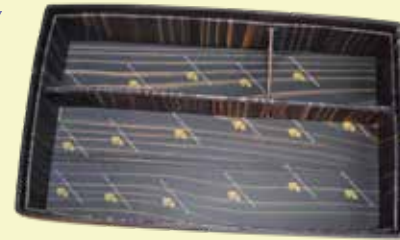

Kosher Bottom Utility Tray

Kosher
Very nice, Very soft

Partitioned spaces

Kosher f r e s h w i p e s Bottom Tray is created with partitioned spaces to keep things that are frequently needed in the respective places wherever Kosher f r e s h w i p e s are used in pull-a-pieces boxes.